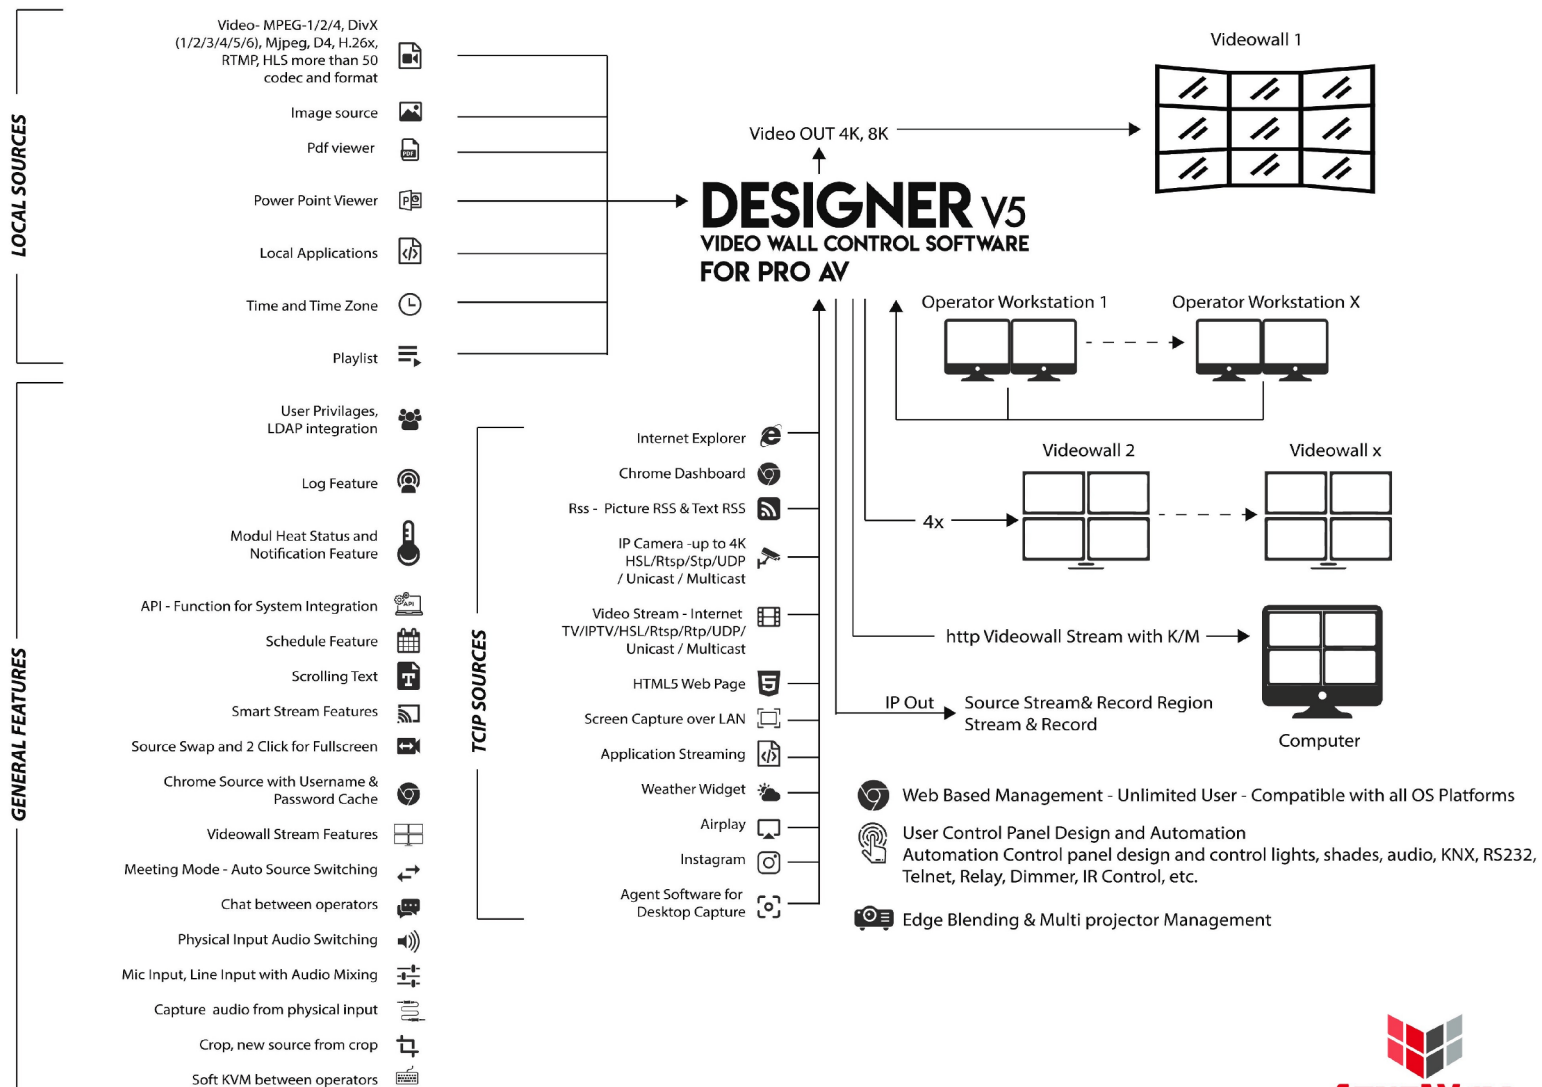

Overview

Easy to use video wall controller, has strong features with Designer V5 software and supports 4K inputs and outputs

Wall28 can be used for command control centers, monitoring centers, meeting rooms and designed to work 24/7

Automation control protocols such as KNX, Dali, RS232, DMX512 etc. Unlimited scenarios can be designed with CPanel automation design software