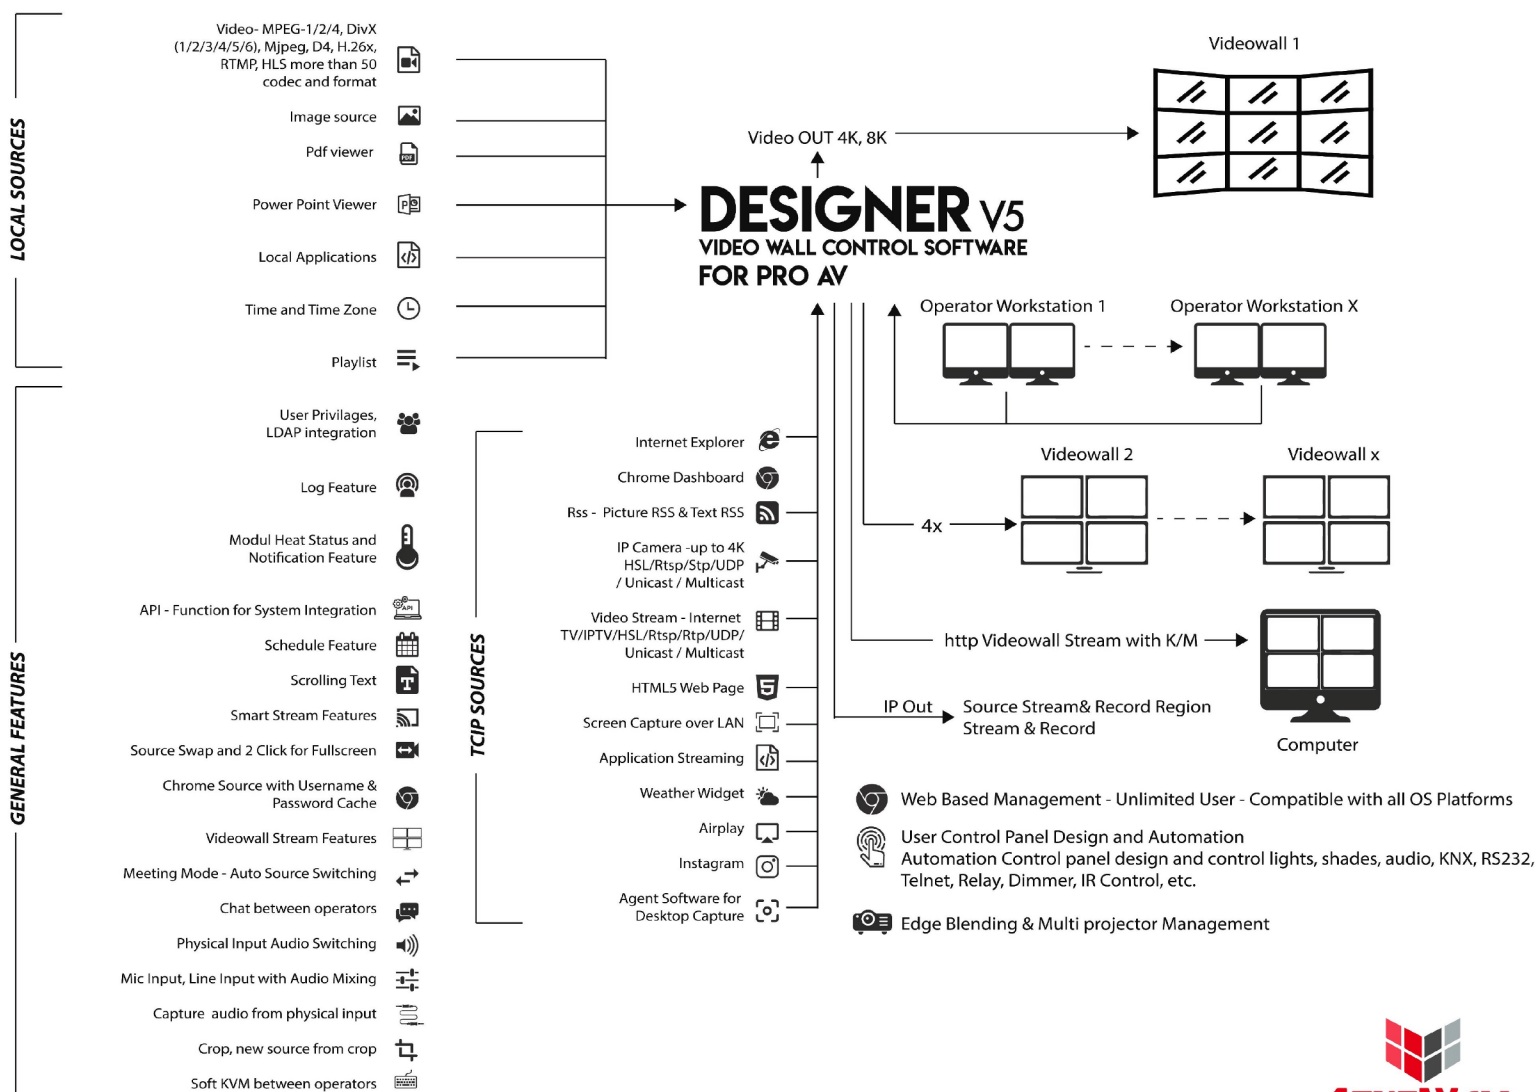

Overview

Easy to use video wall controller, has strong features with Designer V5 software and supports 4K inputs and outputs

Wall28 can be used for command control centers, monitoring centers, meeting rooms and designed to work 24/7

Automation control protocols such as KNX, Dali, RS232, DMX512 etc. Unlimited scenarios can be designed with CPanel automation design software