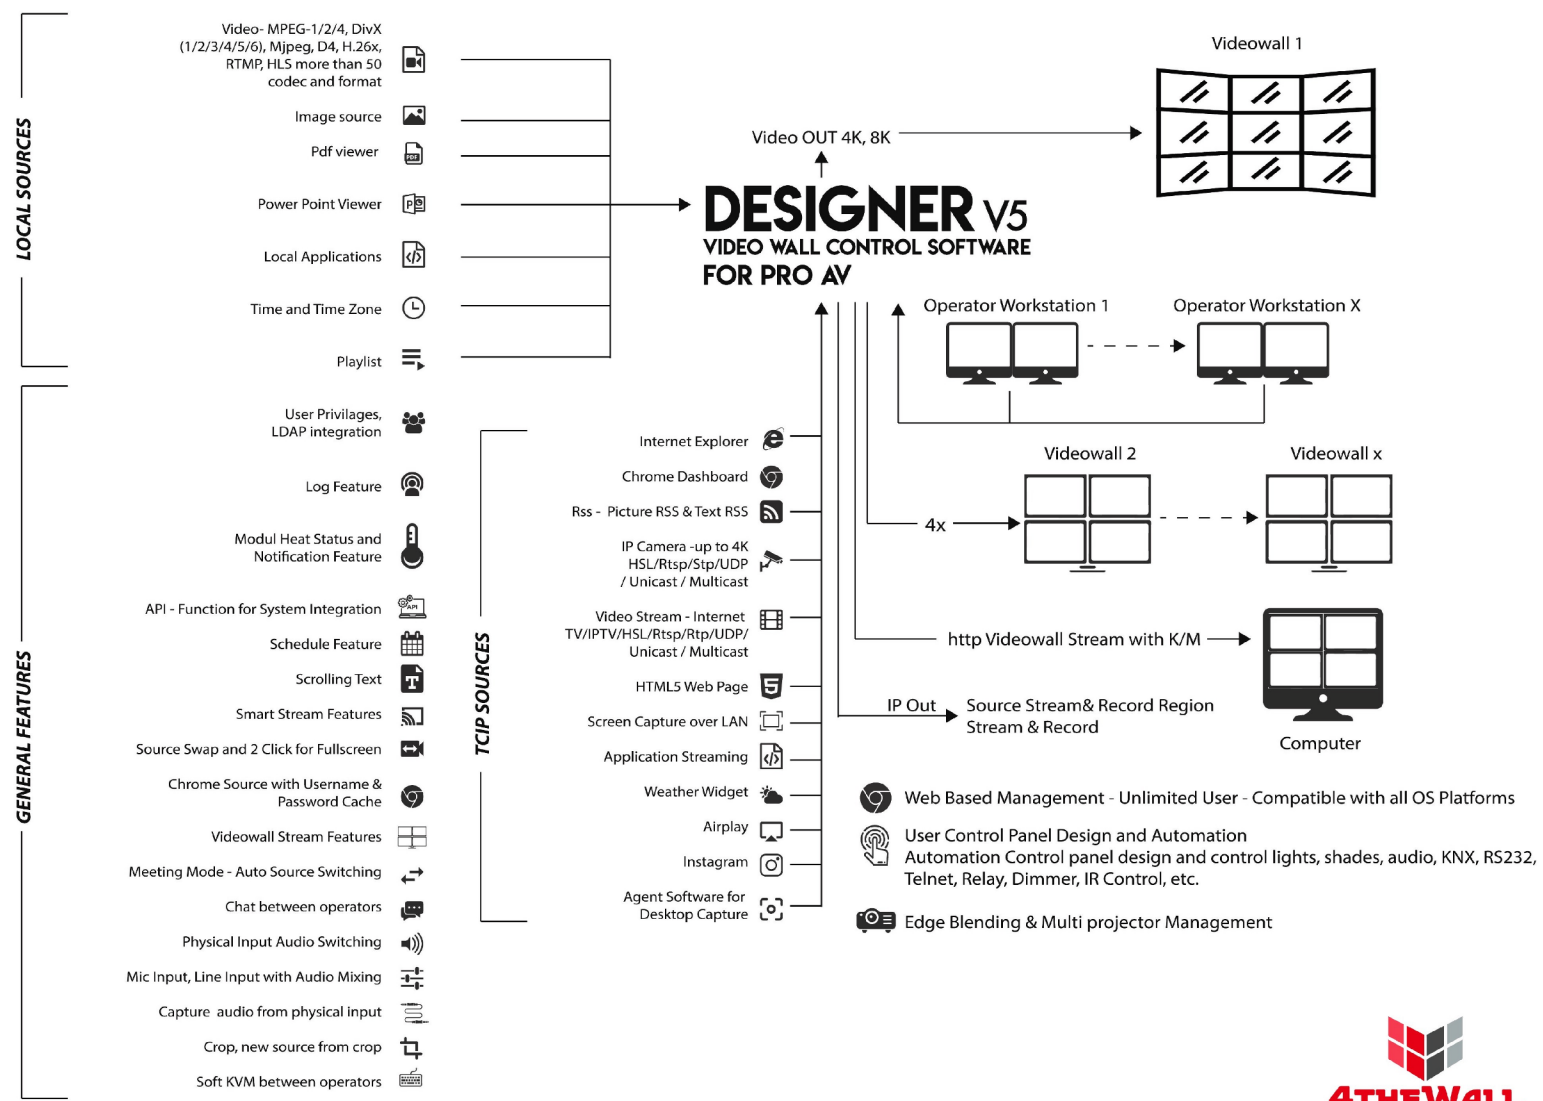

Wall Series-Wall28/1212MDR

Powerful , Designed to Work 24/7 Videowall Controller

- Support 7 module
- Each output module supports up to 4 output channel
- Each input module supports up to 4 input channel
- 12 x 4K@60Hz HDMI / DP Output
- 12 x 1920x1080@60 Hz HDMI Input
- Videowall HTTP Stream Feature
- 8K Video Support

Easy to use video wall controller, has strong features with Designer V5 software and supports Full HD inputs and 4K outputs

Wall28 can be used for command control centers, monitoring centers, meeting rooms and designed to work 24/7

Automation control protocols such as KNX, Dali, RS232, DMX512 etc. Unlimited scenarios can be designed with CPanel automation design software

Features

- Intel i9 3 GHz Quad Core CPU
- 12 x 4K Output - (4x12) 48 x 1080p display support
- 12 x Full HD HDMI input support
- 12 x 1080p@30fps software H.264/H.265 decoding - Standart features
- 16 x Chrome web page monitoring - Standart features
- Automation control unit - Ethernet input and output , RS232 input and output
- Hot-swap Redundant Power Supply
- Hot-swap 2x240 SSD Raid1 HDD - **Optional Hot-swap 2x500 SSD Raid1 HDD**