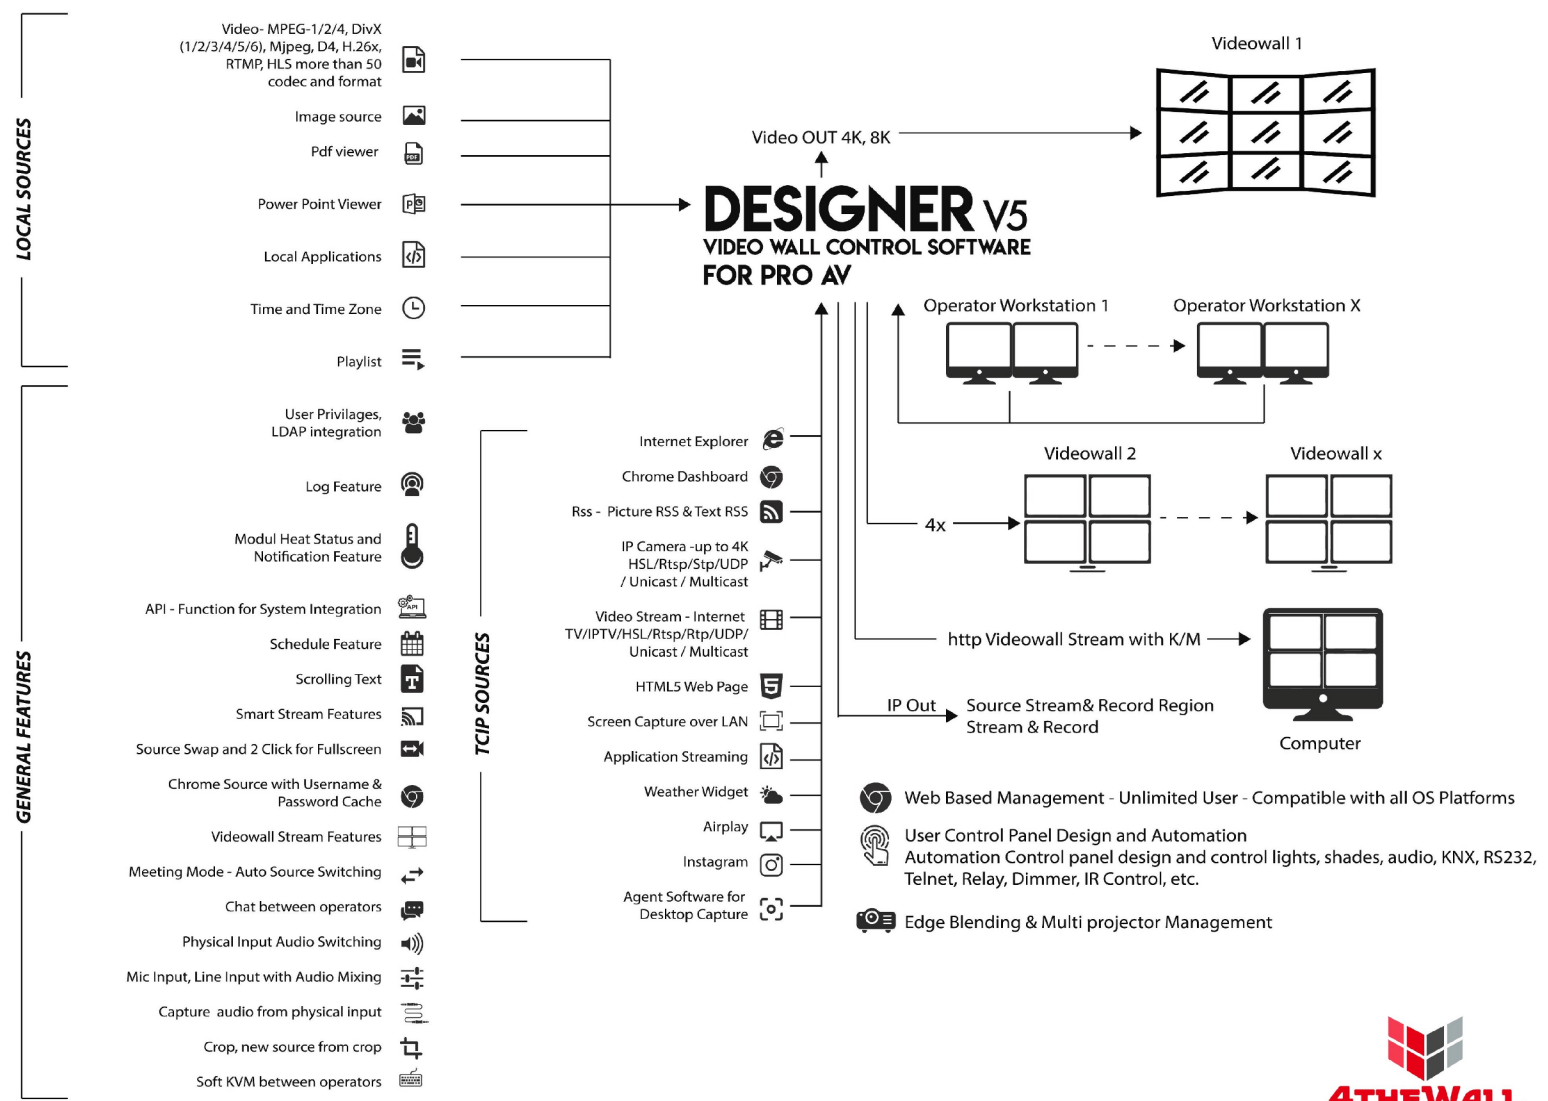

Wall Series-Wall28/1608CDR

Powerful , Designed to Work 24/7 Videowall Controller

- Support 7 module
- Each output module supports up to 4 output channel
- Each input module supports up to 4 input channel
- 8 x 4K@60Hz HDMI / DP Output
- 16 x 4K@30 Hz Mini HDMI Input
- Videowall HTTP Stream Feature
- 8K Video Support

Easy to use video wall controller, has strong features with Designer V5 software and supports 4K inputs and outputs

Wall28 can be used for command control centers, monitoring centers, meeting rooms and designed to work 24/7

Automation control protocols such as KNX, Dali, RS232, DMX512 etc. Unlimited scenarios can be designed with CPanel automation design software

Features

- Intel i9 3 GHz Quad Core CPU
- 8 x 4K Output - (4x8) 32 x 1080p display support
- 16 x 4K Mini HDMI input support
- 12 x 1080p@30fps software H.264/H.265 decoding - Standart features
- 16 x Chrome web page monitoring - Standart features
- Automation control unit - Ethernet input and output , RS232 input and output
- Hot-swap Redundant Power Supply
- Hot-swap 2x240 SSD Raid1 HDD