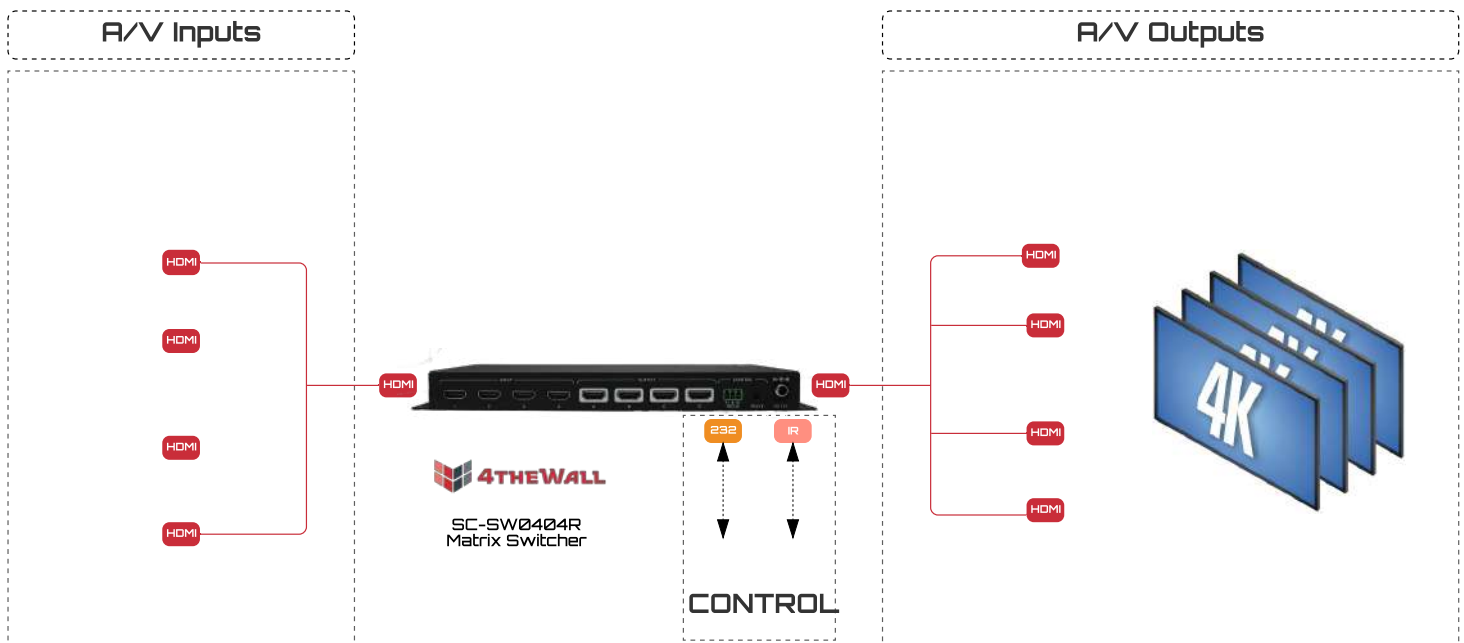

## 4K Matrix Switcher 0404

- 4K@60Hz 4:2:0 Support
- 3D 1080p Video
- Smart EDID Management

This matrix switcher with 4K content management is an ideal for meeting rooms, conference rooms or lecture halls

SC-SW0404R can control with IR and RS232. Additionally, source groups can manage with front panel buttons.

### Features

- Supports 4K@60Hz 4:2:0 , HDCP 2.2
- 3D 1080p video support
- It has 4K-1080p downscaling features for each output. It can automatically drop 4K inputs for 1080p displays
- Smart EDID management function
- IR remote and RS232 control from front panel

**Certifications**

EU/USA	CE
--------	----

**Package Details**

Dimensions (packaged)	269mm x 100mm x 25.5mm - Width/Depth/Height
Weight (packaged)	730g
Package Content	1x SC-SW0404R, 1xIR Remote Control , 1x Connector, 1 x IR Receiver, 1x RS232 Cable, 1 x 12V/2A DC Power Adapter and Power Cable, 1x User Manual