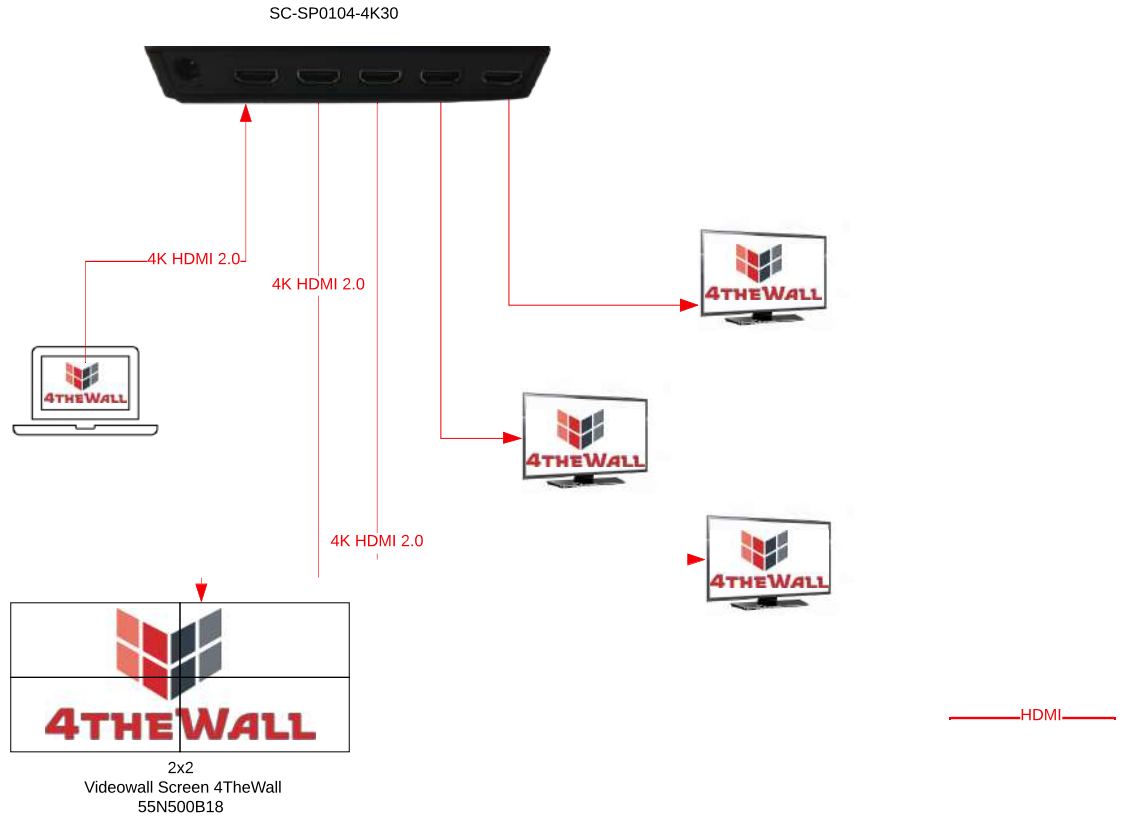

SC-SP0104-4K30

4K Splitter

- HDMI 1.4 4K@30Hz
- HDMI Input
- HDMI Output

4K supported video splitter is an ideal solution for meeting rooms, conference halls or lecture halls

Features

- Supports up to HDMI 1.4 and 4K@30Hz video resolution
- Supports 3D video format
- Supports 8/10/12 bit color depth
- TMDS clock up to 340 MHz
- Supports 4K Up to 5 m input
- Supports 4K up to 10 m Output

Input and Output	
Inputs	1x HDMI 1.4
Input Features	1080p ≤10m, 4K≤5m
Outputs	4x HDMI
Output Features	1080p ≤20m,4K ≤10m
General Features	
Power Connection	5V DC
Working Temperature	-15°C~ +55°C
Humidity Range	10% ~ 90%
Storage Temperature	-25°C~ +70°C
Dimension	143mm x 58mm x 22mm W/D/H
Weight	120g
Mounting Type	Desktop
Certification	
EU/US	CE
Package Details	
Dimension (packaged)	145mm x 71mm x 18.6mm - W/D/H
Weight (packaged)	130g
Package Contents	1 x SC-SP0104-4K30 , 5V DC Power Adaptor, Power Cable , 1 x User Manual

Front View

Rear View