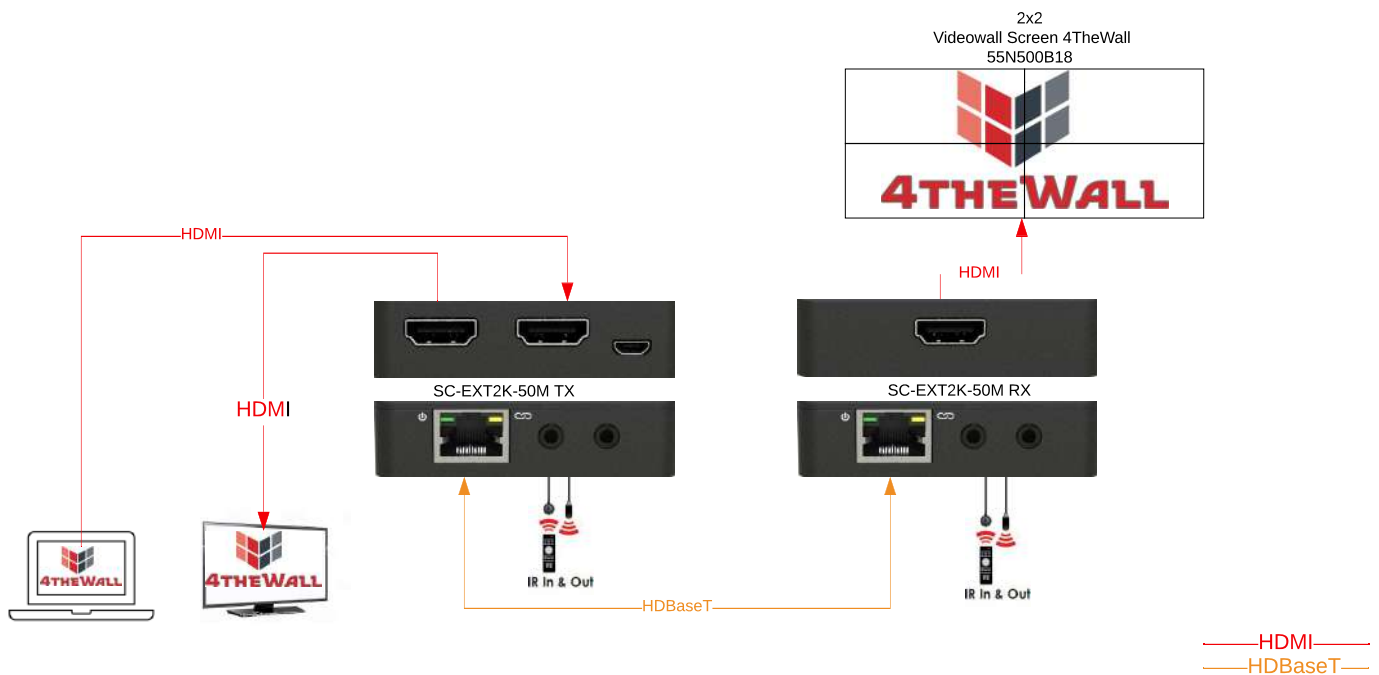

SC-EXT2K-50M

2K Extender Set

- Supports 10.2 Gbps 4K@60Hz ≤ 50 m
1080p@60Hz ≤ 45 m ,
- HDCP 1.4
- Extender Set (Transmitter, Receiver)

2K supported extender set is an ideal solution for meeting rooms, conference rooms or lecture halls

SC-EXT2K-50M can control with IR remote control

Features

- Supports HDMI 1.3 and HDCP 1.4,
- 1080p@60Hz ≤ 50 m CAT6 and 1080p@60Hz ≤ 45 m CAT5e
- EDID Support,
- Control with IR remote control

Input and Output

General Features

Power Connection	5V DC 1A
Working Temperature	-10°C~ +55°C
Humidity Range	10% ~ 90%
Storage Temperature	-25°C~ +70°C
Dimensions	66mm × 66mm × 16.8mm - Width/Depth/Height
Weight	TX: 36g RX:38g
Power Value	4W
Mounting	Desktop

Certifications

EU/USA	CE
--------	----

Package Details

Dimensions (packaged)	67mm x 67mm x 18mm - Width/Depth/Height
Weight (packaged)	290 g
Package Content	1x SC-EXT2K-50M, 1 x 5V/1A DC Power Adaptor and Power Cable, 1x User Manual