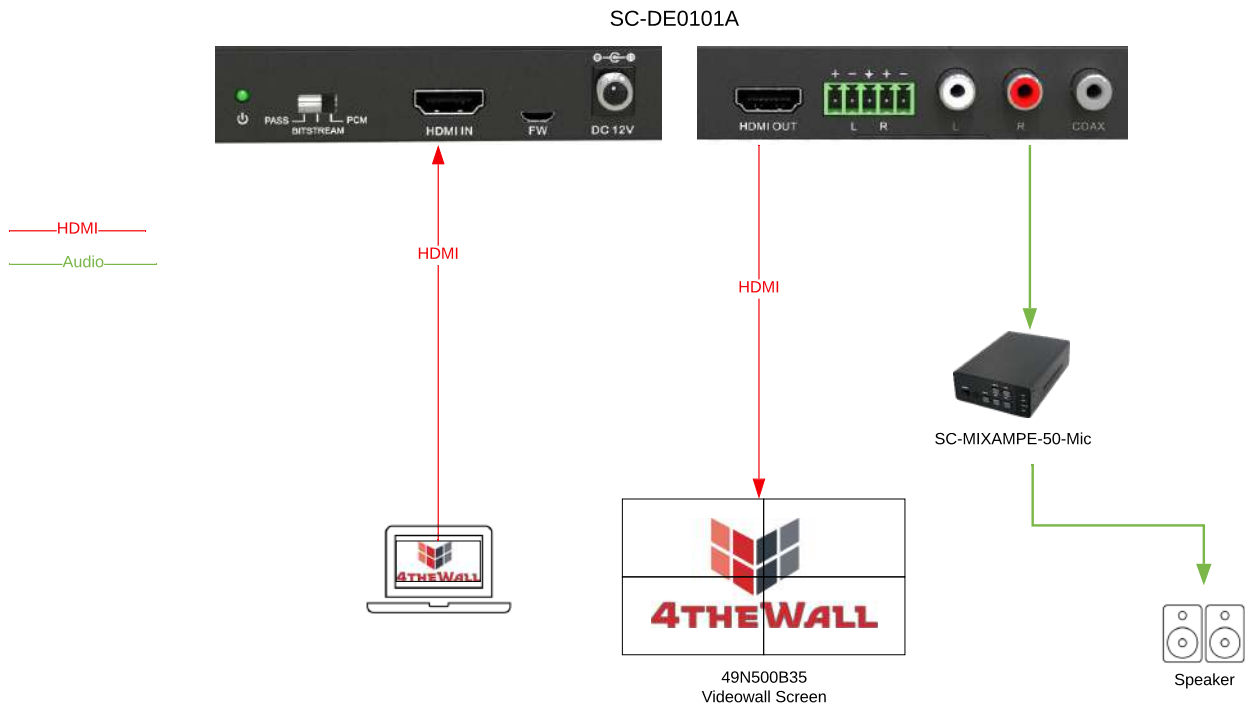

SC-DE0101A

Audio De-embedder

- 18 Gbps 4K@60Hz , 4:4:4 HDR
- 1 x HDMI 2.0 input, 1 x HDMI 2.0 output
- Supports HDCP 2.2 ,
- EDID Management

This is an ideal de-embedder for meeting rooms and VIP rooms

SC-DE0101A has analog and stereo output with audio de-embedding and feature to display the selected content on the screen

Features

- Supports HDMI input, HDCP 2.2 and HDMI output HDCP 1.4
- Supports LPCM 2.0/5.1, Bitstream and PCM audio formats
- Supports HDR, CEC and EDID
- Supports HDMI High Bit Rate (HBR) audio switching

General Features

Power Connection	12V DC 1 Amp
Working Temperature	-10°C~55°C
Humidity Range	10~90%
Dimensions	129mm x 77mm x 21.5mm - Width/Depth/Height
Weight	244g
Power Value	3W
Mounting	Compatible with 1U 19" rack mount

Certifications

EU/USA	CE
--------	----

Package Details

Dimensions (packaged)	130mm x 78mm x 23mm - Width/Depth/Height
Weight (packaged)	252g
Package Content	1x SC-DE0101A, 1x 12V/1A DC Power Adaptor, 1x User Manual