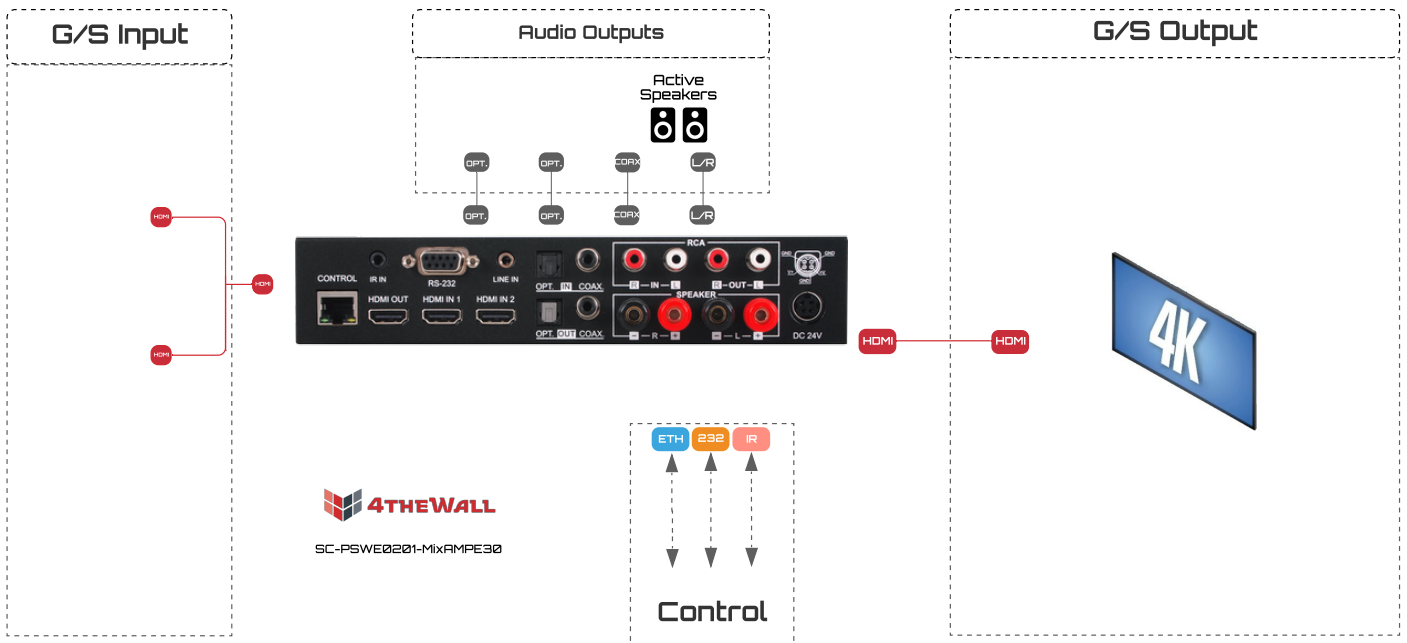

SC-PSWE0201-MixAMPE30

4K Presentation Device 0201

- 2 x HDMI Input, 1 x Line, 1 x RCA, 1 x Optical Audio Input
- 1 x HDMI and 1 x RCA, 1 x Optical Audio Stereo Output

It has a presentation feature designed for meeting rooms and VIP rooms, crisis centers, and data monitoring centers

You can access the ability to transfer your presentation images and transmit the sounds with a single device with using SC-PSW 0201-MixAMPE30

Features

- Supports 2 HDMI Input, 1 HDMI Output
- Fixed or variable analog audio output feature
- Stereo Audio Output
- Web GUI, Telnet and RS232 control feature

Technical Specifications

SC-PSWE0201-MixAMPE30

Input and Output	
Video Inputs	2 x HDMI
Audio Inputs	1 x Optical, 1 x Coaxial, 1 x 3.5mm Mini-jack, 2 x RCA (Analog Stereo)
Video Outputs	1 x HDMI 15m@1080p/12-bit
Audio Outputs	1 x Optical, 1 x Coaxial, 2 x RCA (Analog Stereo), 1 x Speaker
Network Features	
Ethernet	1 x RJ45
IP Address Feature	DHCP, Fixed IP
Management Features	
Hardware Software Upgrade	USB
Management Options	RS232 and Telnet/Web GUI
General Features	
Power Connection	24V/ DC 3.75 Amp
Working Temperature	0°C~40°C
Humidity Range	20~90% RH
Storage Temperature	-20°C~60°C
ESD Protection	±8kV (air gap discharge) ±4kV (connection discharge)
Dimensions	215mm × 172.5mm × 46mm - W/D/H
Weight	1.6 kg
Power Value	82.5W
Mounting Type	Compatible with 1U 19" Rack
Certification	
EU/US	CE
Package Details	
Dimensions (packaged)	218mm x 174mm x 48mm - W/D/H
Weight (packaged)	1.12 kg
Package Content	1 x SC-PSWE0201-MixAMPE30 1 x Connector Set , 1 xIR Extender Cable, 1 x IR Eye Cable, 1 x User Manual

Front View

Rear View