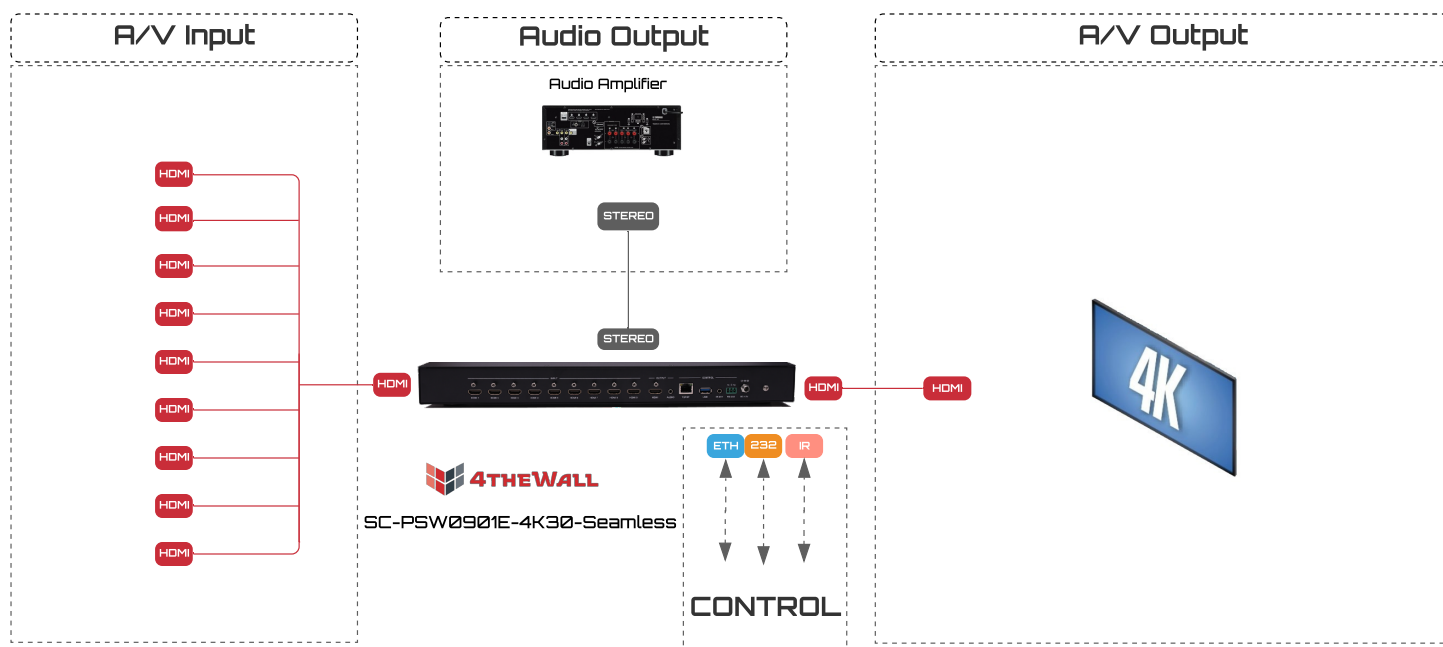

SC-PSW0901E-4K30-Seamless

4K Presentation Switcher 0901

- 4K@30Hz 4:4:4,
- 9 x HDMI Input, 1 x HDMI Output
- 1 x Analog Audio Output
- Seamless
- 1/2/4 and up to 9 a multiview mode

Seamless switching featured device is an ideal for meeting room and VIP rooms.

SC-PSW0901E-4K30-Seamless supports multiview layouts that can be customized with full screen, 2 by 4 and 9 split features.

Features

- Supports HDMI 1.4b and HDCP 1.4,
- 9x HDMI input and 1 HDMI output,
- 1080p 60 Hz input and 4K2K@30Hz output,
- Analog audio output
- Seamless switching and Multiviewer,
- Supports automatic scaling for all inputs,
- 8 defined senario selection,
- Fast and seamless switching feature,
- Fullscreen on 1 output, 1/2/4 and up to 9 a multiview mode
- Controllable with IR, RS232, LAN and WebGUI

Management Features

Hardware Software Upgrade	USB
Management Options	Web user interface, API, Front panel buttons

General Features

Power Connection	12V DC 1 Amp
Working Temperature	0°C~40°C
Humidity Range	20~90% RH
Storage Temperature	-20°C~60°C
ESD Protection	±8kV (air gap discharge) ±4kV (connection discharge)
Dimension	440mm x 200mm x 44.5mm - W/D/H
Weight	2.26kg
Power Value	7.8W
Mounting	Desktop

Certification

EU/US	CE
-------	----

Package Details

Dimension (packaged)	450mm x 220mm x 50mm - W/D/H
Weight (packaged)	2.5kg
Package Content	1 x SC-PSW0901E-4K30-Seamless, 1 x Power Adapter, 1 x User Manual