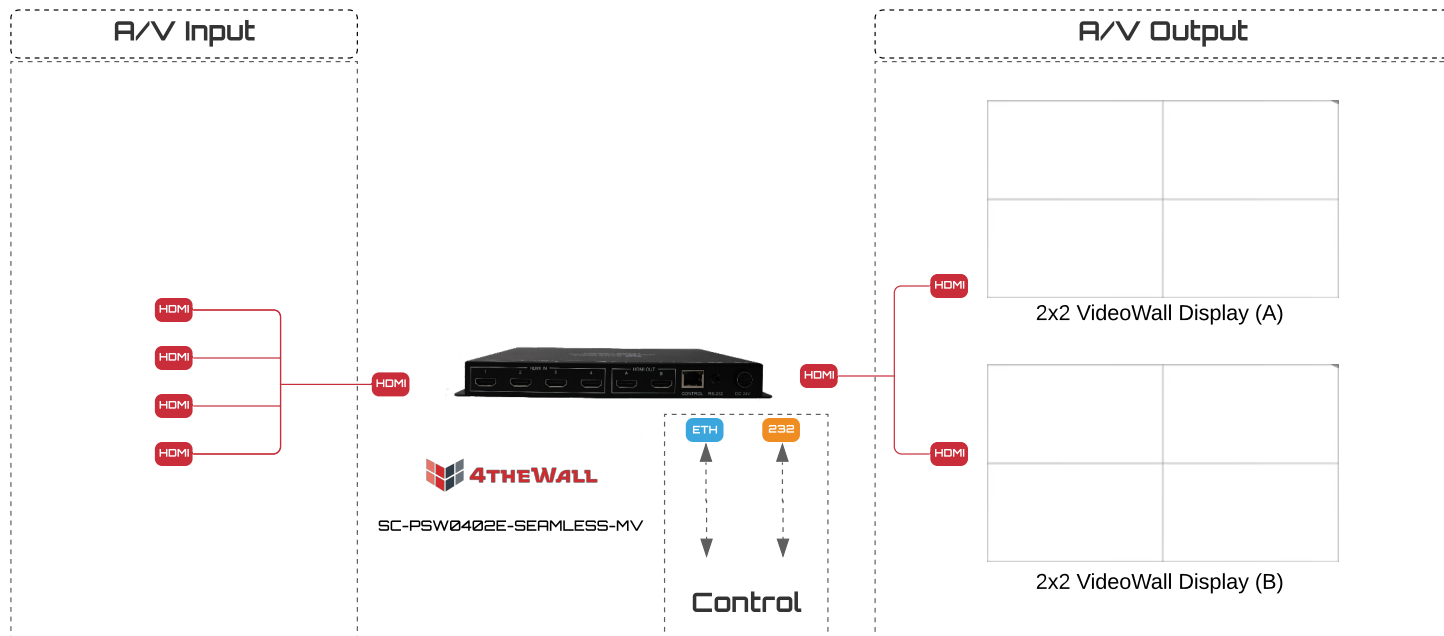

## 4K Presentation Device 0402

- 18G, 4K@60Hz 4:4:4
- 4 x HDMI 2.0 Input, 1 x HDMI 2.0 Output
- Matrix Output
- Seamless
- Multiview

This seamless switcher is ideal solution for meeting rooms and VIP rooms and it has multi-screen display feature for small videowall screens.

SC-PSW0402E-Seamless-MV supports fullscreen, PIP besides scene designs that capable of multiview.

It has matrix output on fullscreen.

### Features

- 4K featured, 4xHDMI 2.0 input and 2xHDMI 2.0 output
- Seamless matrix and Multiviewer
- 18G, 4K@60 4:4:4 and HDCP 2.2 supported
- Supports automatic scaling feature for all inputs
- Supports automatic input matrix feature on full screen mode
- Front panel control buttons
- 4x predefined design feature and 4x customized design feature
- Ability to change the size of design windows
- WEB UI, RS232 and ethernet control feature
- EDID management feature