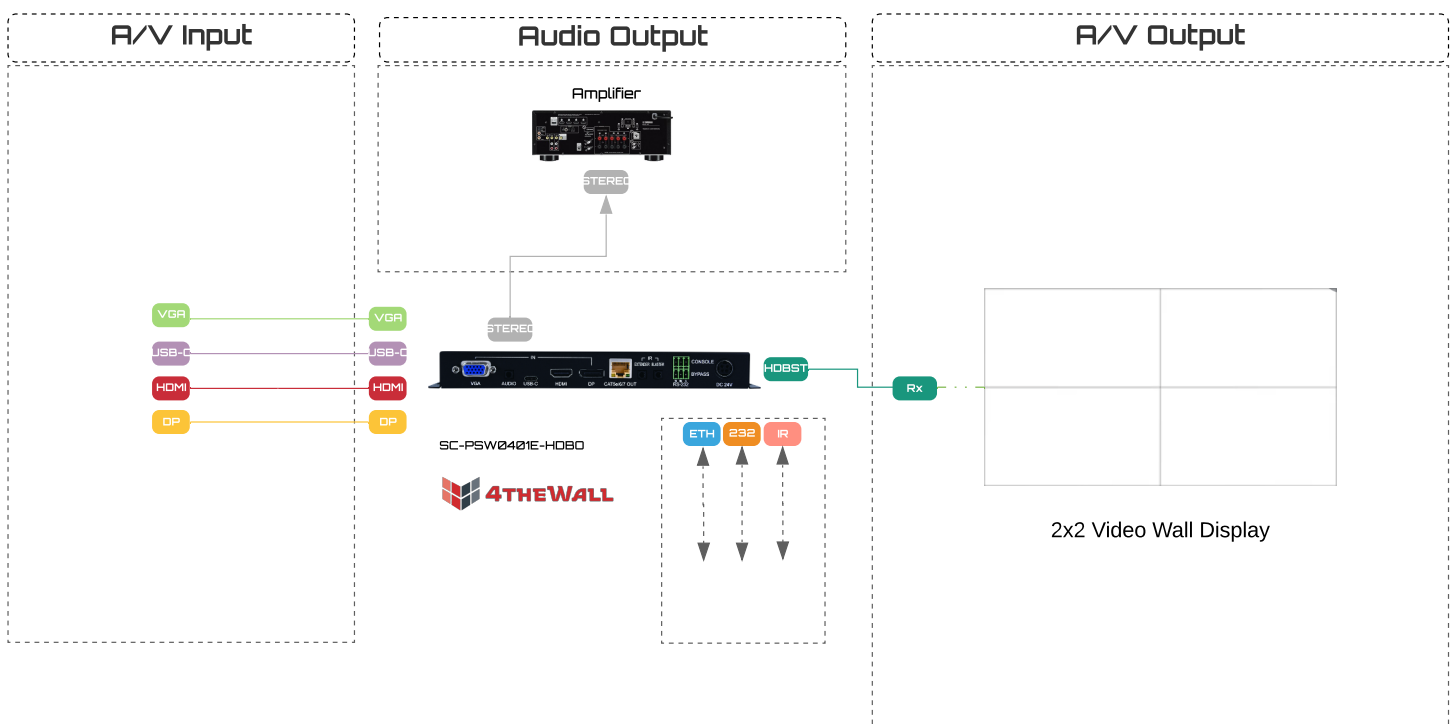

SC-PSW0401E-HDBO

4K Presentation Device 0401 HDBaseT

- 4 Channel Input
- USB-C, HDMI 2.0, DP 1.4, VGA
- Automatic Switching
- HDBaseT POH Output
- 4K@60Hz HDR 10 4:4:4

It directs the selected input to the HDBaseT with the multiple formats support or automatically selects the last inserted input to the output.

SC-PSW0401E-HDBO can transmit the output signal 18G 4K @ 60Hz 4: 4: 4 signal to a distance of 40 meters.

SC-PSW0401E-HDBO can easily manage via web-based user interface. It has Telnet API for use with 3rd party products besides the source can select with the buttons on the front panel.

Features

- HDCP 2.2 supported,
- Supports 18G 4K@60Hz 4:4:4 UHD input,
- HDBaseT 4K@60Hz 40 meter output and automatic 1080p scaling function,
- 8 channel LPCM and HD bitstream and multiple format supports,
- Supports standard POH and HDBaseT receiver units
- Supports CEC
- EDID management feature,
- Web based, Telnet API, it can be controlled with RS232 and front panel buttons.
- It supports 60W power output as well as video input with USB-C.